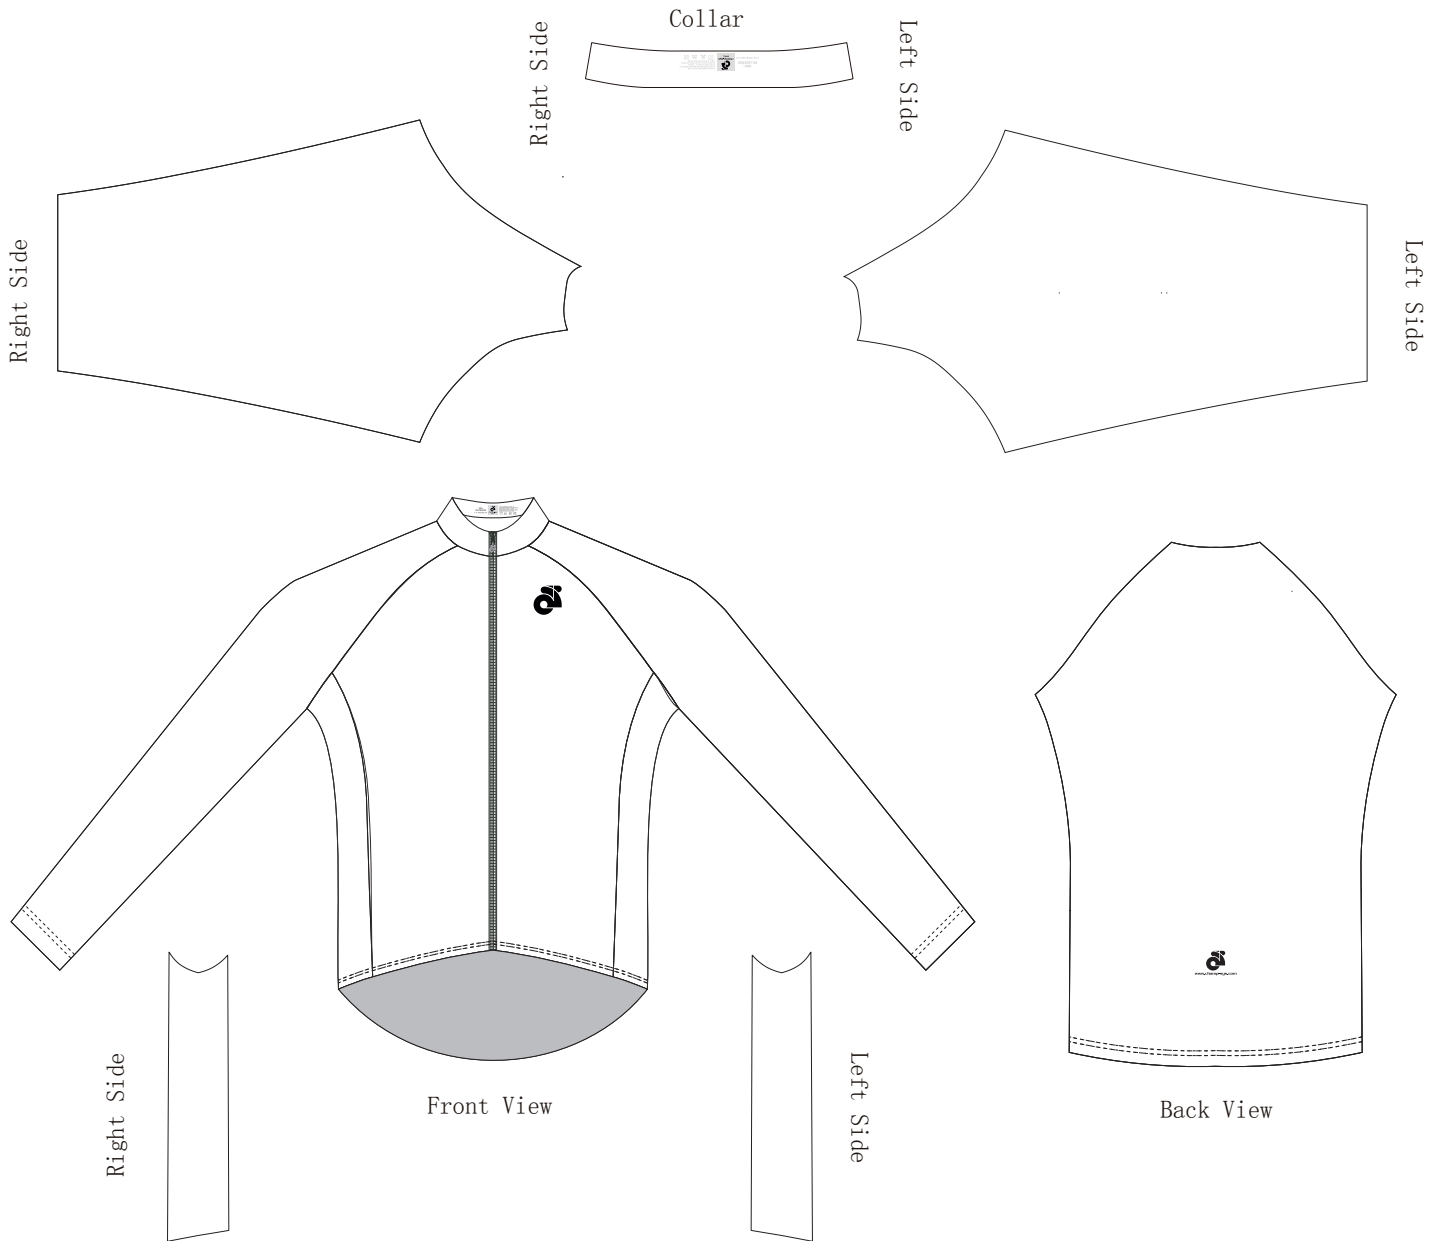

Customer:

**Custom Nordic Jacket Template**  
With side  
- MOS029

Z09,09

**PRE-DYED LYCRA**

 **Full Sublimation**

**Graphic Editor**

NAME

**Sales Rep**

**This design will be used on the following items:**

- \* All Nordic Tops
- \* The Top of Nordic suit