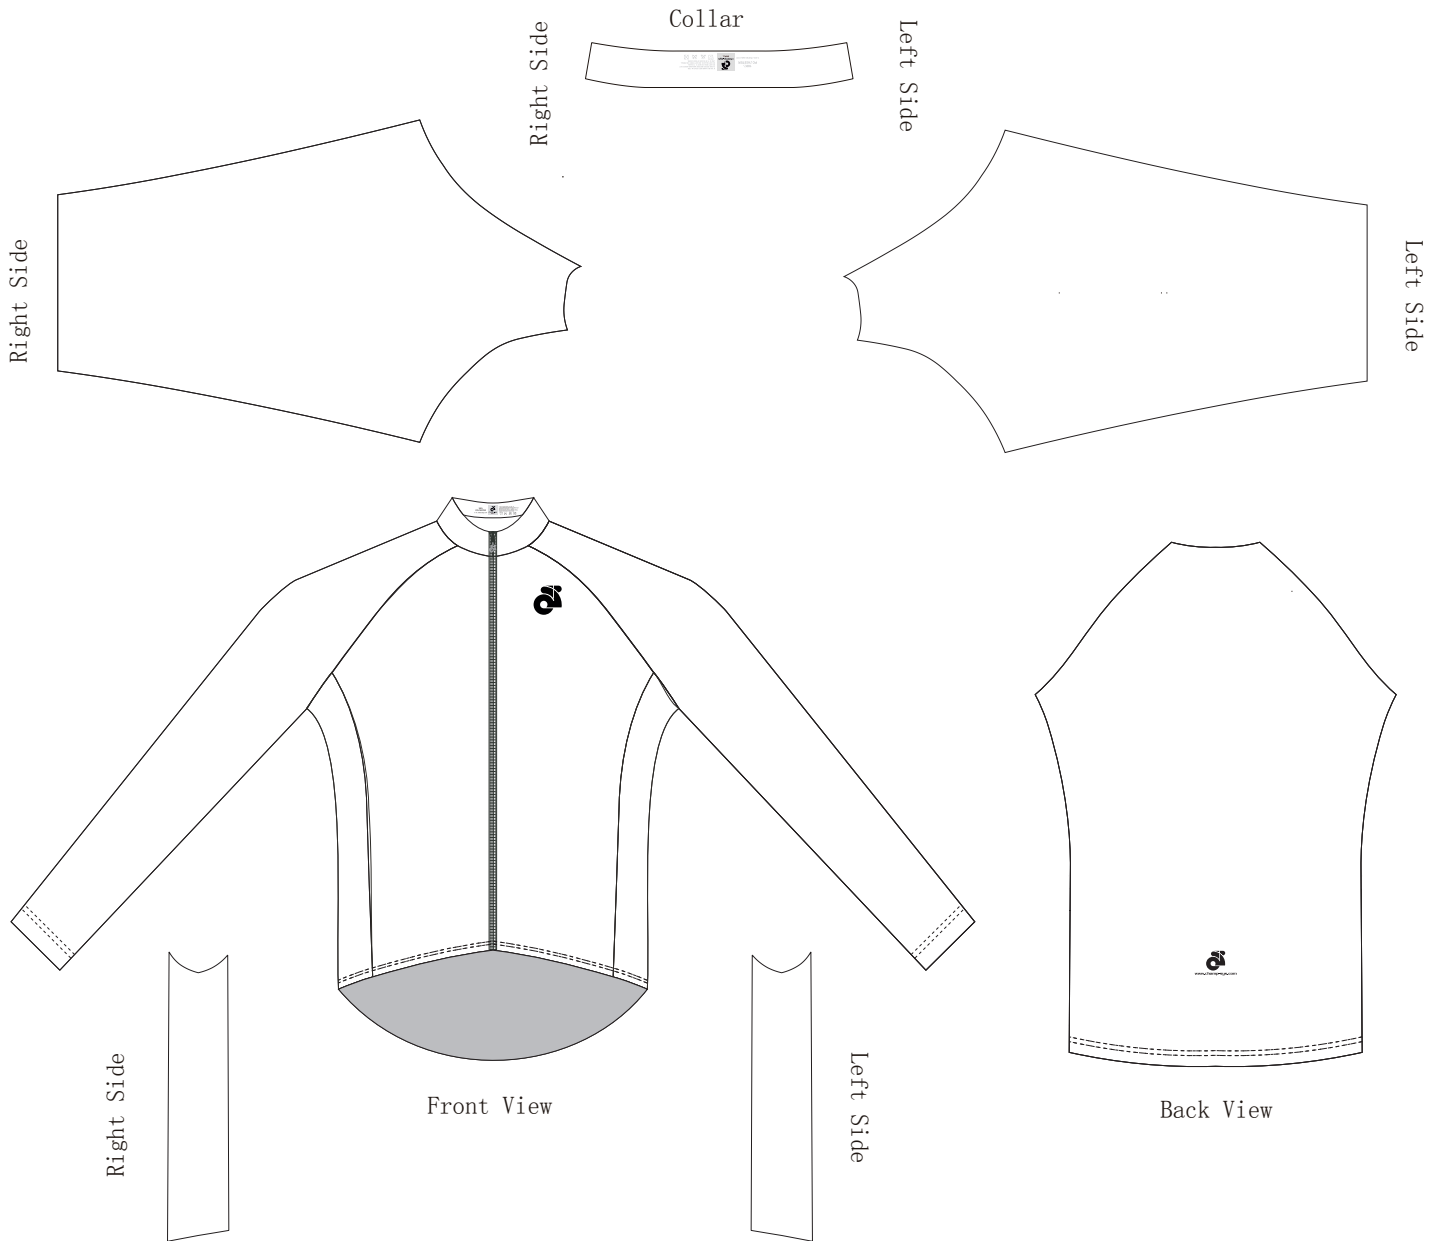

Customer:

**Custom Nordic Fleece Jacket Template**  
 With side  
 - MOS028

Z06

**PRE-DYED LYCRA**

 **Full Sublimation**

**Graphic Editor**

NAME

**Sales Rep**

**This design will be used on the following items:**

- \* All Nordic Tops
- \* The Top of Nordic suit