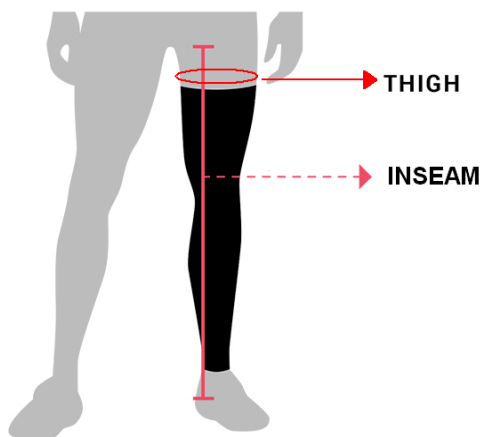

Arm Warmer

Size	1. Wrist (inch)	2. Bicep (inch)
XS	6	11
S	6.5	12
M	7	13
L	7.5	14
XL	7.75	15

Leg and Knee Warmer

Size	1. Thigh (inch)	2. Inseam (inch)
XS	20	30 or less
S	21	31
M	22.5	32
L	24	33
XL	25	34