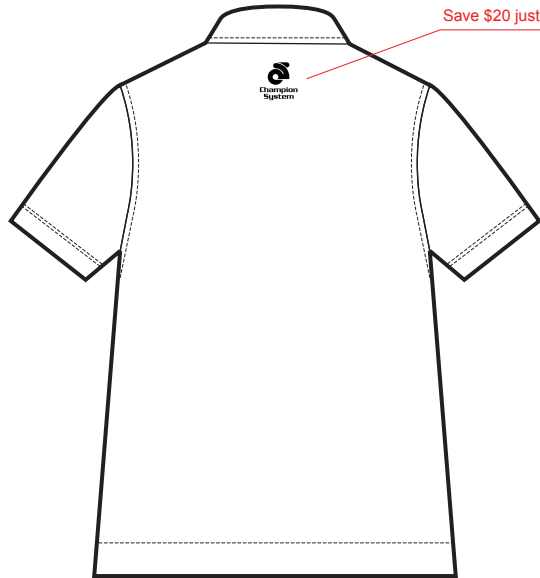

Save $20 just by having our logo on your chest.